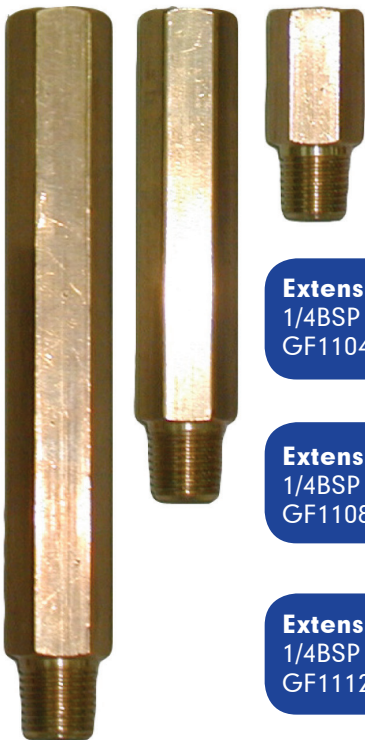

# FITTINGS

GreaseMax thread is 1/4BSP M

**Adaptor 45°**  
1/4BSP F - 1/4UNF M  
GF13014

**Adaptor 45°**  
1/4BSP F - 1/8BSP M  
GF13018

**Adaptor Brass**  
1/4BSP F - 1/4UNF M  
GF14014

**Adaptor Brass**  
1/4BSP F - 1/8BSP M  
GF14018

**Brass adaptors also available:**

1/4BSP F - 6mm x 1	GF14006
1/4BSP F - 8mm x 1	GF14008
1/4BSP F - 8mm x 1.25	GF14009
1/4BSP F - 10mm x 1	GF14010

**Elbow 900**  
1/4BSP M&F  
GF12000

**Extension Brass 40mm**  
1/4BSP M&F  
GF11040

**Extension Brass 85mm**  
1/4BSP M&F  
GF11085

**Extension Brass 125mm**  
1/4BSP M&F  
GF11125

**Bracket**  
GF10001

**GREASEMAX OIL UNIT SET-UP**

**Brush**  
GF17000  
1/4BSP F  
L 45mm  
W 30mm  
H 45mm